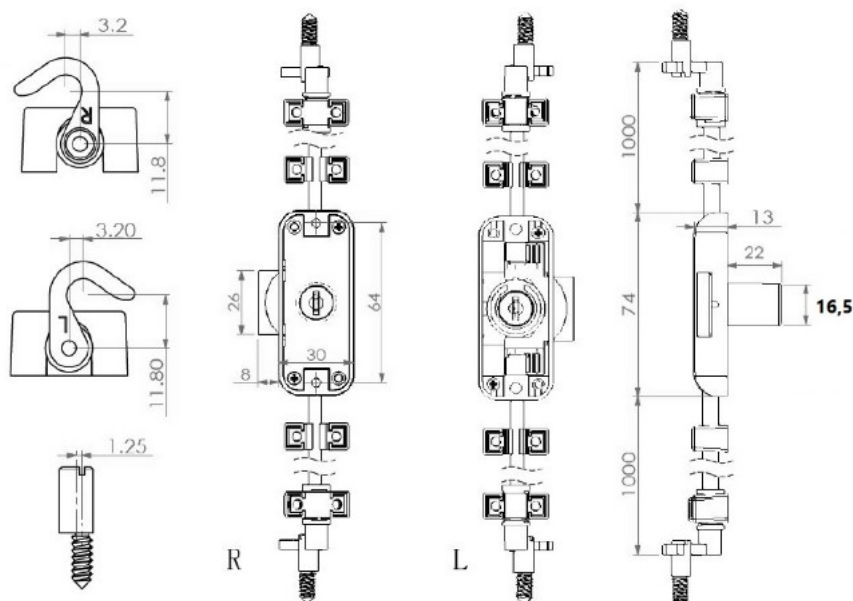

PRODUCT SHEET

Description:

Rotary Bar Lock 922, $\varnothing 16,5 \times 22 \text{mm}$, RH, Black NPL, CK SISO, W/ Black Accessories, No Bars, 3-Way, 15mm Backset

Item number:

14.05.275-0

Units	Box	Carton	HS Code	Barcode
Pcs.	12	120	8301300000	
				5704866043014